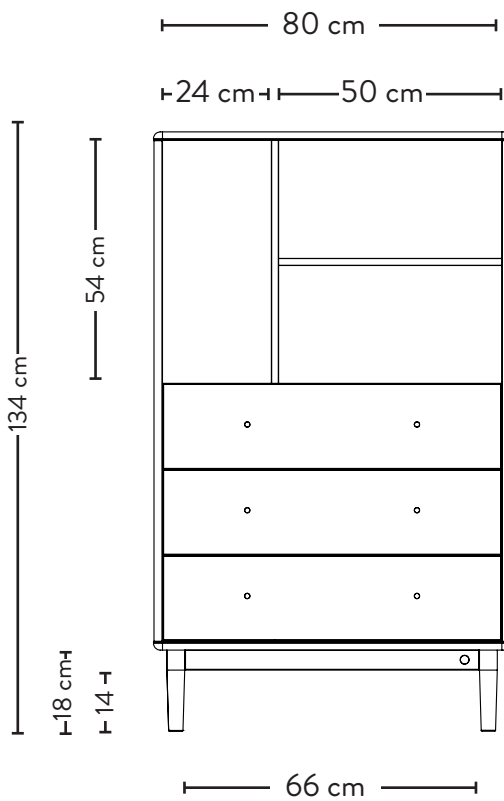

# DETAIL DIMENSIONS

Measurements in cm

## 1335

Inside measurements  
drawer