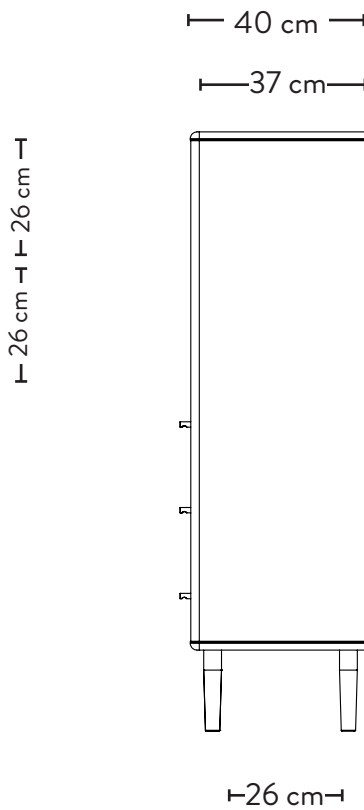

# DETAIL DIMENSIONS

Measurements in cm

## 1335

Inside measurements  
drawer