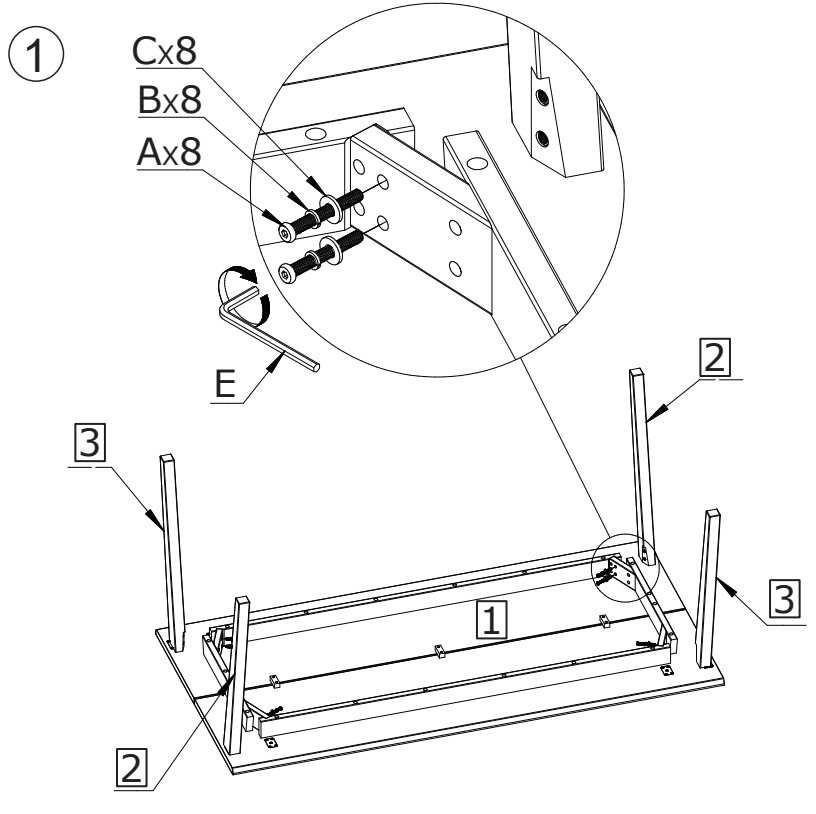

ASSEMBLY INSTRUCTION

MELFORT DINING TABLE

ROWICO

HOME

<p>1 x1</p>	<p>Ax8</p> <p>M8x60</p>
<p>2 x2</p>	<p>Bx8</p> <p>Ø8</p> <p>Cx8</p> <p>Ø8/Ø16</p> <p>Dx4</p> <p>Ø30</p>
<p>3 x2</p>	<p>E x1</p> <p>N5</p>

Note:
 Improper use, improper
 assembly and mishandling
 may lead to defects/ cracks
 appearing.