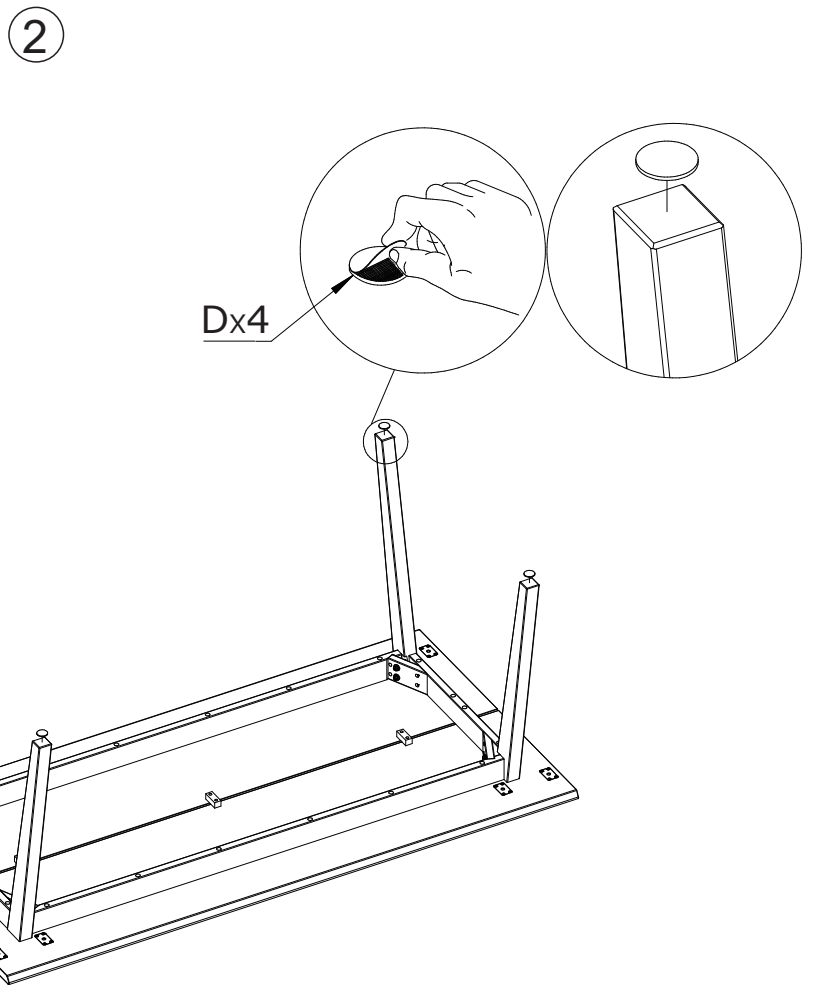

ASSEMBLY INSTRUCTION

MELFORT DINING TABLE

ROWICO

HOME

<p>1 x1</p>	<p>Ax8</p> <p>M8x60</p>
<p>2 x2</p>	<p>Bx8</p> <p>Ø8</p> <p>Cx8</p> <p>Ø8/Ø16</p> <p>Dx4</p> <p>Ø30</p>
<p>3 x2</p>	<p>E x1</p> <p>N5</p>

Note:
 Improper use, improper
 assembly and mishandling
 may lead to defects/ cracks
 appearing.