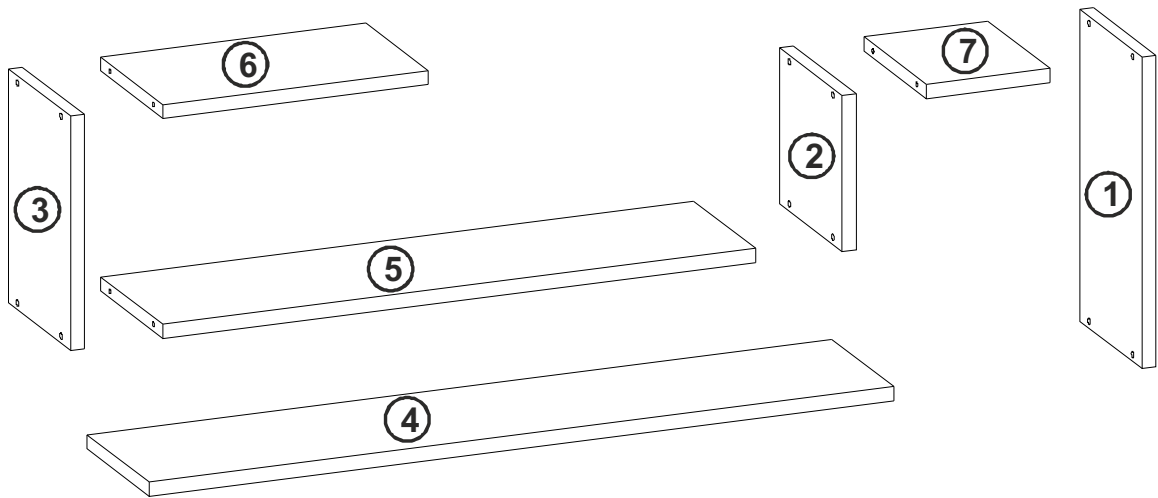

Assembly Manual

Airy Bookshelf P1

General View

The necessary tools (not included)

This unit should be assembled by two people

Assembly Pieces

No	Length	Width	Thick	Pcs.
1	400	200	18	1
2	200	200	18	1
3	300	200	18	1
4	982	200	18	1
5	782	200	18	1
6	350	200	18	1
7	164	200	18	1

Accessory List

 Screw 4x50 18x	 Screw Tap 12x	 Screw 3,5*16 6x
 Plastic Anchor 6x	 L Type Shelf Bracket 6x	

Dear Customer,

The product you bought was subjected to all sorts of test and control before sending out to you. Even in this situation, sometimes happen that some component is damaged durin the transportation. In such please do not sent the whole article back us. Just request/order the damaged part. While requesting the required part, describe it exactly by looking to service card. Missing part will be sent you as soon as possible. Before start assembling, please check the whole components and accessories according to the lists. After being sure that every part and accessory are okay and right, start assembling. Before start assembling, please clean all the components with a damp cloth. If you bought more than one product, to prevent confusion be sure that you completed the first product. Then start the other product's assembling.