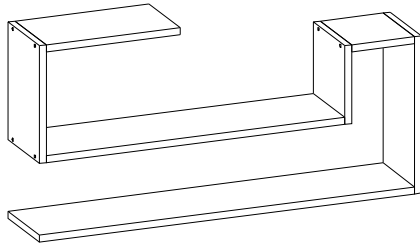

Assembly Manual

Airy Bookshelf P1

General View

The necessary tools (not included)

This unit should be assembled by two people

Assembly Pieces

No	Length	Width	Thick	Pcs.
1	400	200	18	1
2	200	200	18	1
3	300	200	18	1
4	982	200	18	1
5	782	200	18	1
6	350	200	18	1
7	164	200	18	1

Accessory List

 Screw 4x50 18x	 Screw Tap 12x	 Screw 3,5*16 6x
 Plastic Anchor 6x	 L Type Shelf Bracket 6x	

Dear Customer,

The product you bought was subjected to all sorts of test and control before sending out to you. Even in this situation, sometimes happen that some component is damaged durin the transportation. In such please do not sent the whole article back us. Just request/order the damaged part. While requesting the required part, describe it exactly by looking to service card. Missing part will be sent you as soon as possible. Before start assembling, please check the whole components and accessories according to the lists. After being sure that every part and accessory are okay and right, start assembling. Before start assembling, please clean all the components with a damp cloth. If you bought more than one product, to prevent confusion be sure that you completed the first product. Then start the other product's assembling.