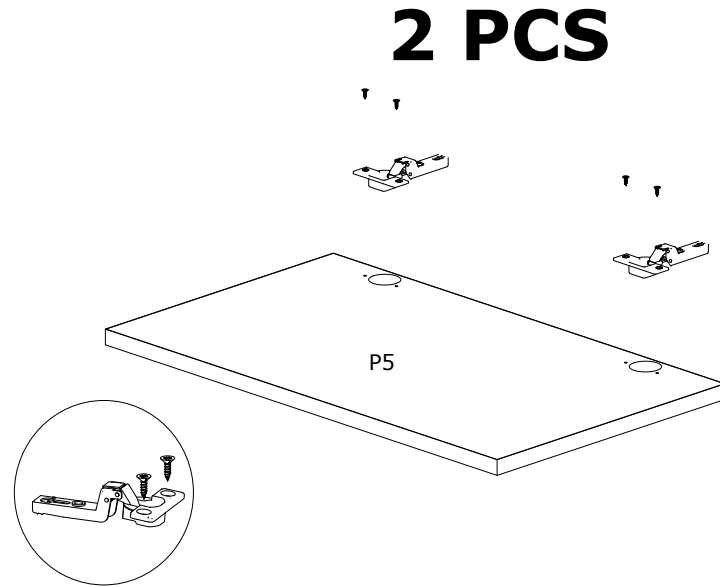

BAHAR HALLSTAND

ASSEMBLY INSTRUCTIONS