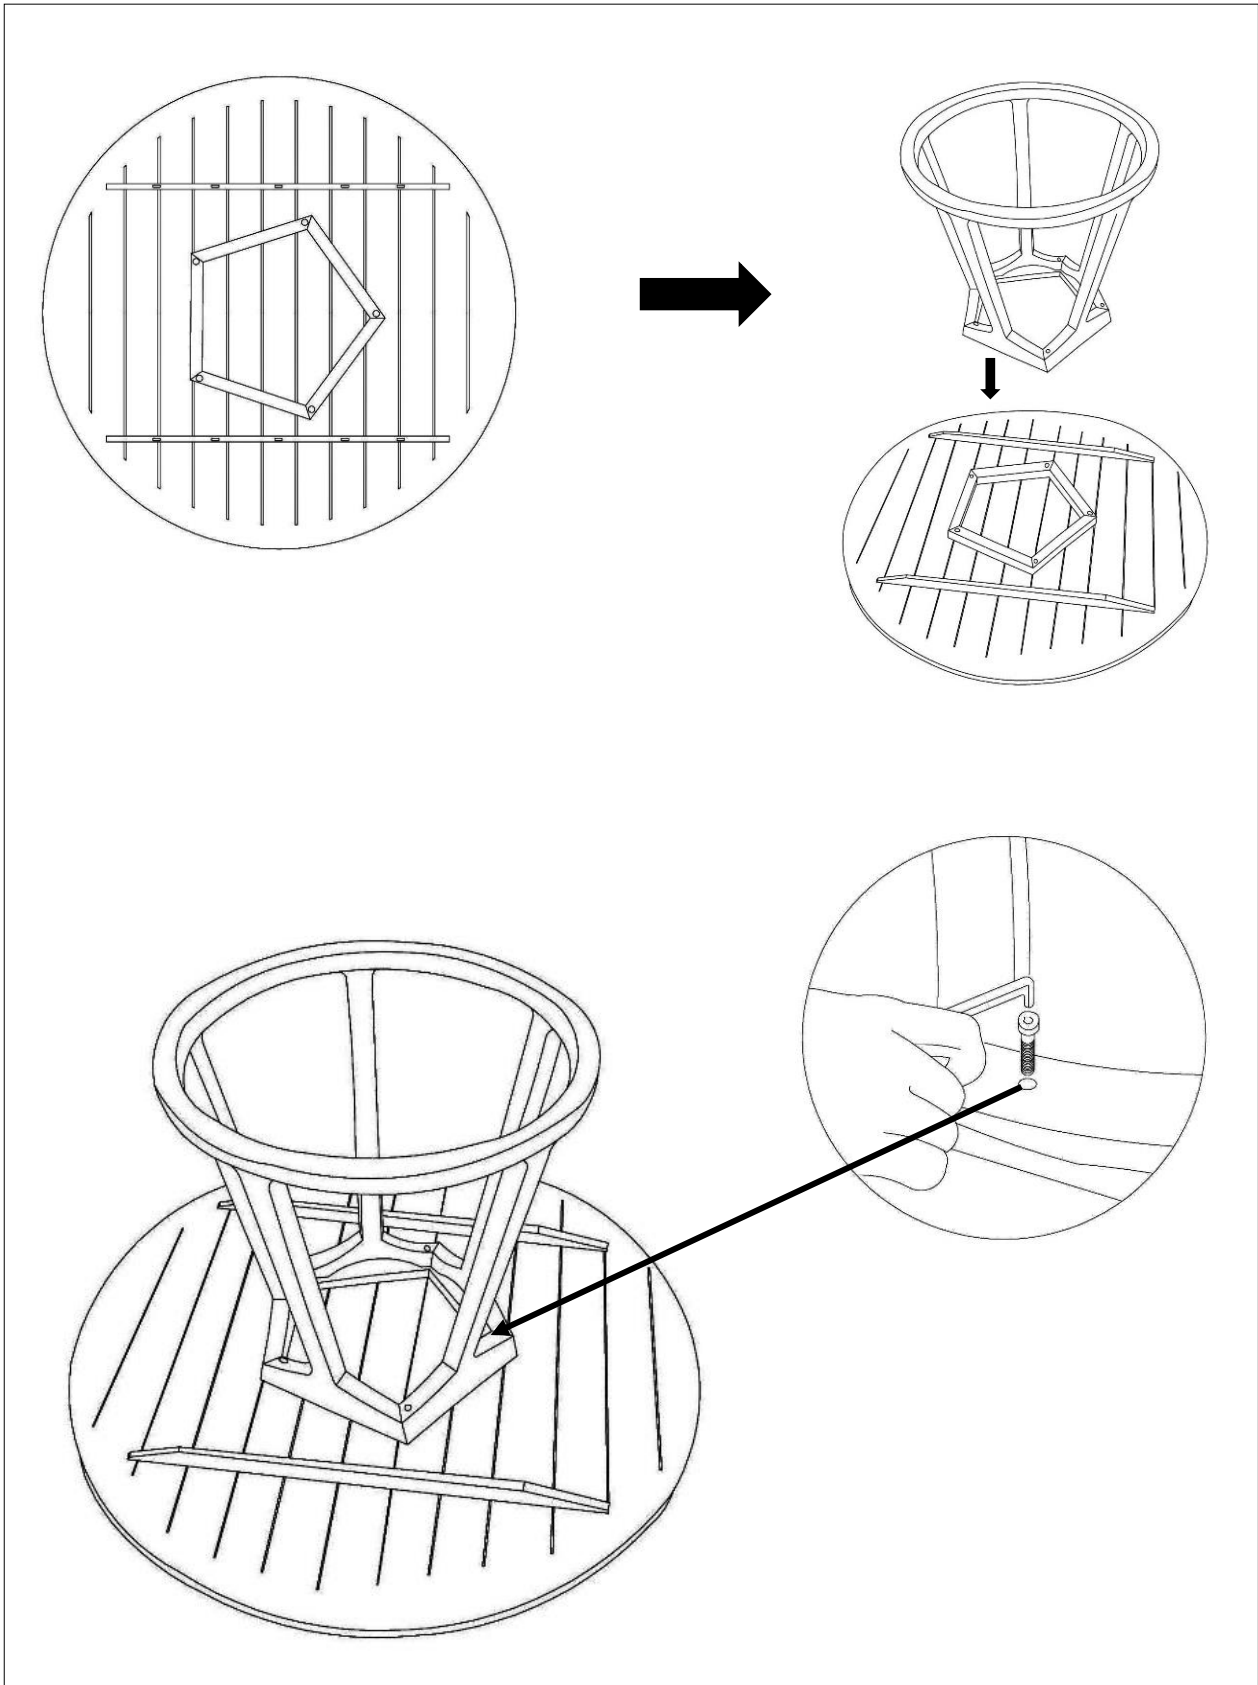

PRODUCT INFORMATION

Avalon Dining Table, Brown, Mango

82064031

INSTRUCTION

Step 1

A		1
B		1
C		5
D		1

INSTRUCTION
Step 2

INSTRUCTION
Step 3