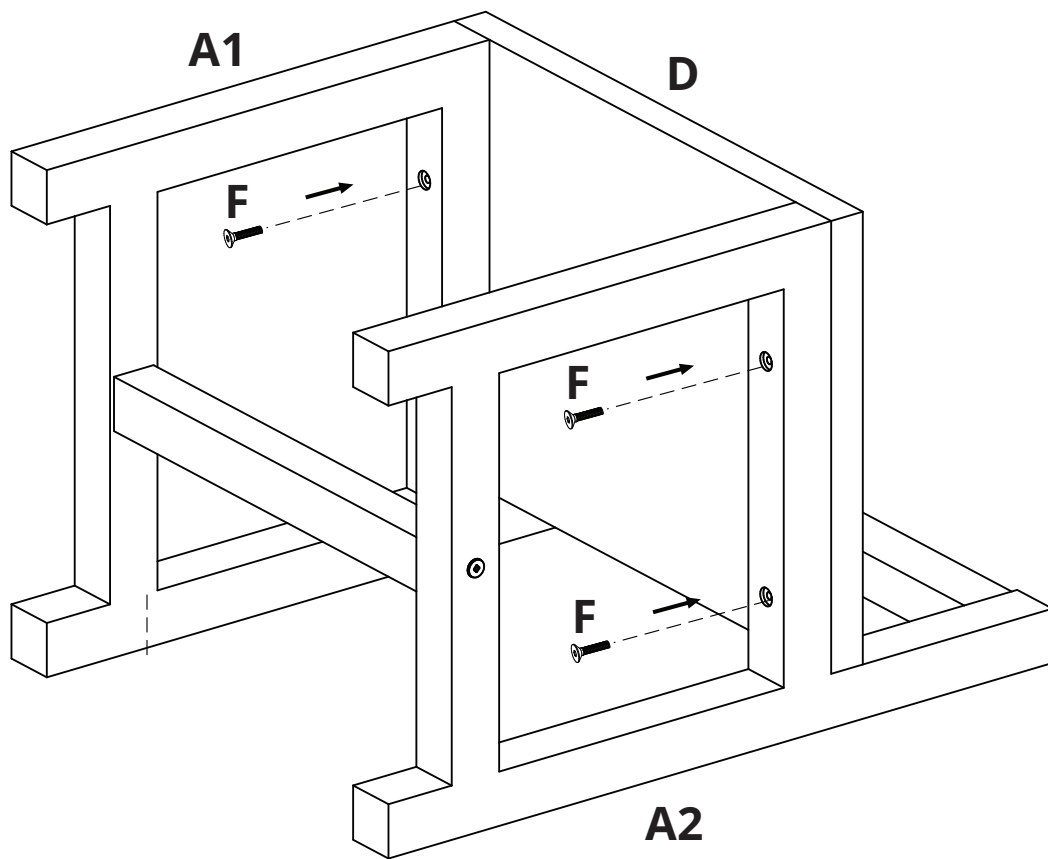

ASSEMBLY INSTRUCTION

Rese Chair, Green, MDF

82051554

COMPONENT LIST

 <p>A1</p> <p>A2</p>	 <p>B</p>	 <p>C</p>
 <p>D</p>	 <p>E</p> <p>4,5cm</p> <p>2 PCS</p>	 <p>F</p> <p>4cm</p> <p>4 PCS</p>

INSTRUCTION
Step 1

INSTRUCTION
Step 2

INSTRUCTION