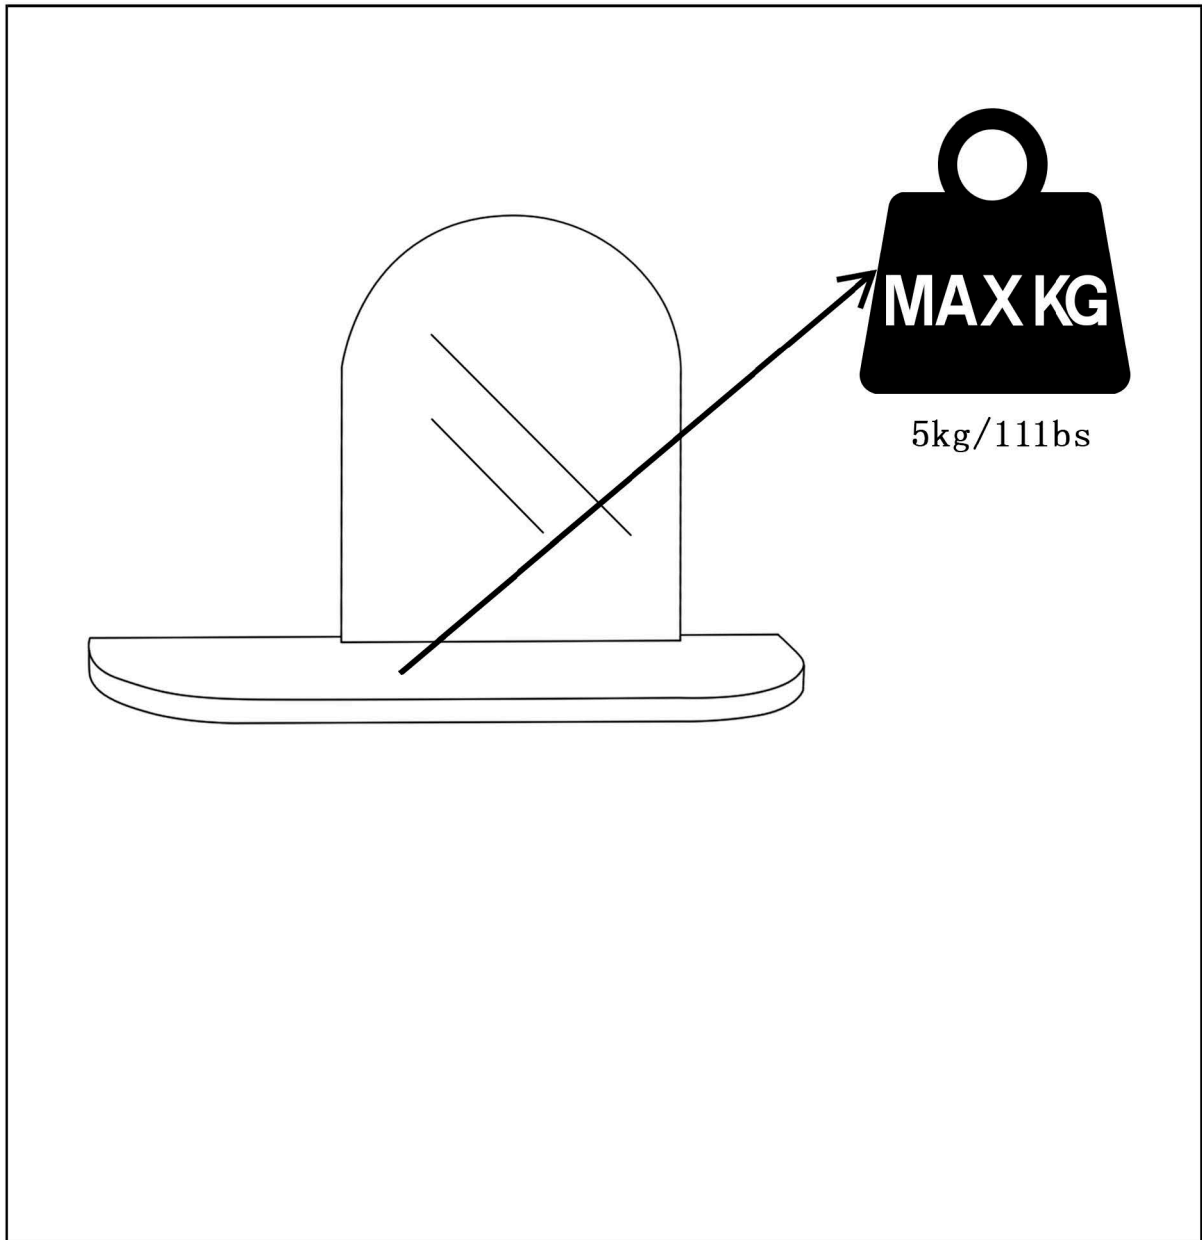

INSTRUCTION

Step 2

***Bloomingville**®
-EVER CHANGING HOMES