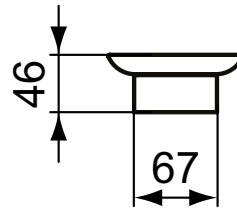

Ideal Standard

Conca

Article-No.: T4509A2

Soap dish - round

Conca wall-mounted round soap dish. The glass is frosted.
Included fixing set.

Colour: A2 - Brushed Gold

More product details:

Type:	Soap dishes
Mounting:	Wall mounted
Style:	Contemporary
Net Weight (kg):	0,41
Material:	PVD coated brass
Designer:	Palomba Serafini Associati
Height (mm):	46
Width (mm):	109
Depth (mm):	115
Shape:	Round