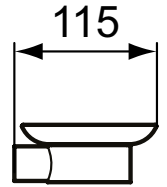

Ideal Standard

Conca

Article-No.: T4509A2

Soap dish - round

Conca wall-mounted round soap dish. The glass is frosted.
Included fixing set.

Colour: A2 - Brushed Gold

More product details:

Type:	Soap dishes
Mounting:	Wall mounted
Style:	Contemporary
Net Weight (kg):	0,41
Material:	PVD coated brass
Designer:	Palomba Serafini Associati
Height (mm):	46
Width (mm):	109
Depth (mm):	115
Shape:	Round