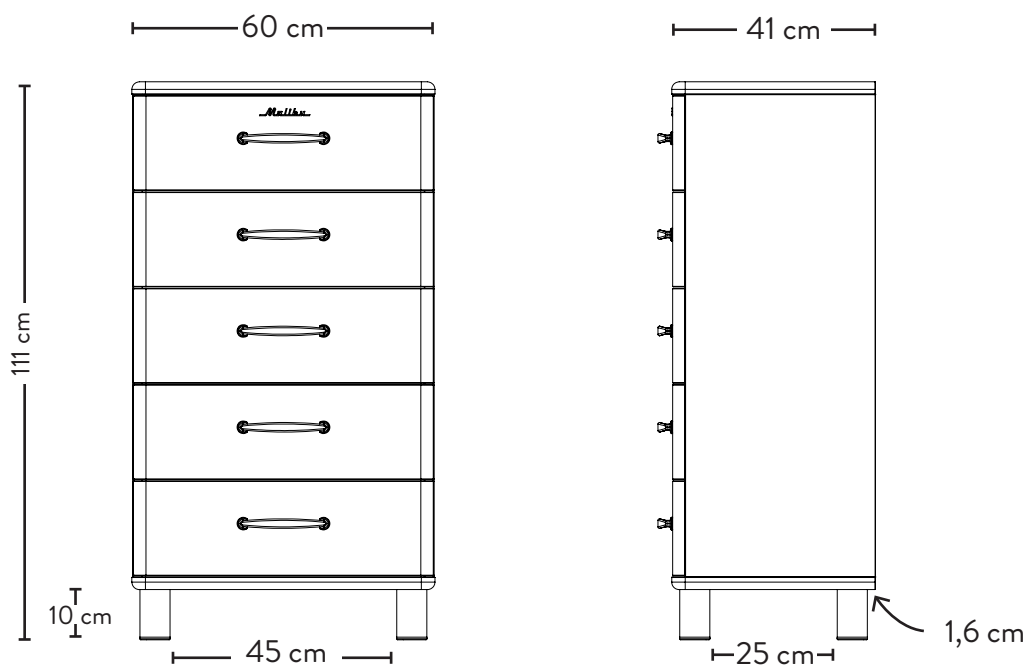

DETAIL DIMENSIONS

Measurements in cm

5215

Inside measurements
drawer

tenzo®