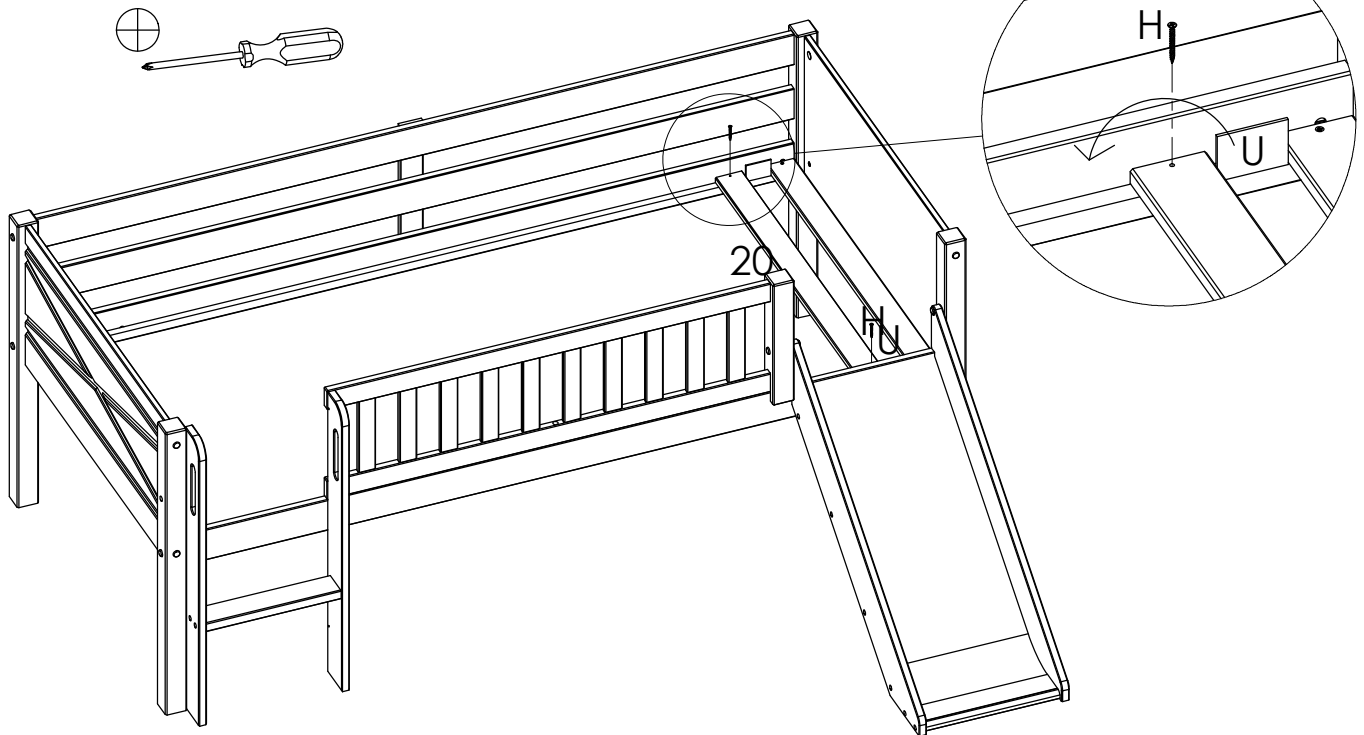

15

H		3,5x40	x2	U		65x47x3	x2
---	---	--------	----	---	--	---------	----

16

H		3,5x40	x26	U		65x47x3	x2
---	---	--------	-----	---	--	---------	----

Meulebeeksestraat 51 B-8710 Ooigem

2VS64-108  
2VS64-119