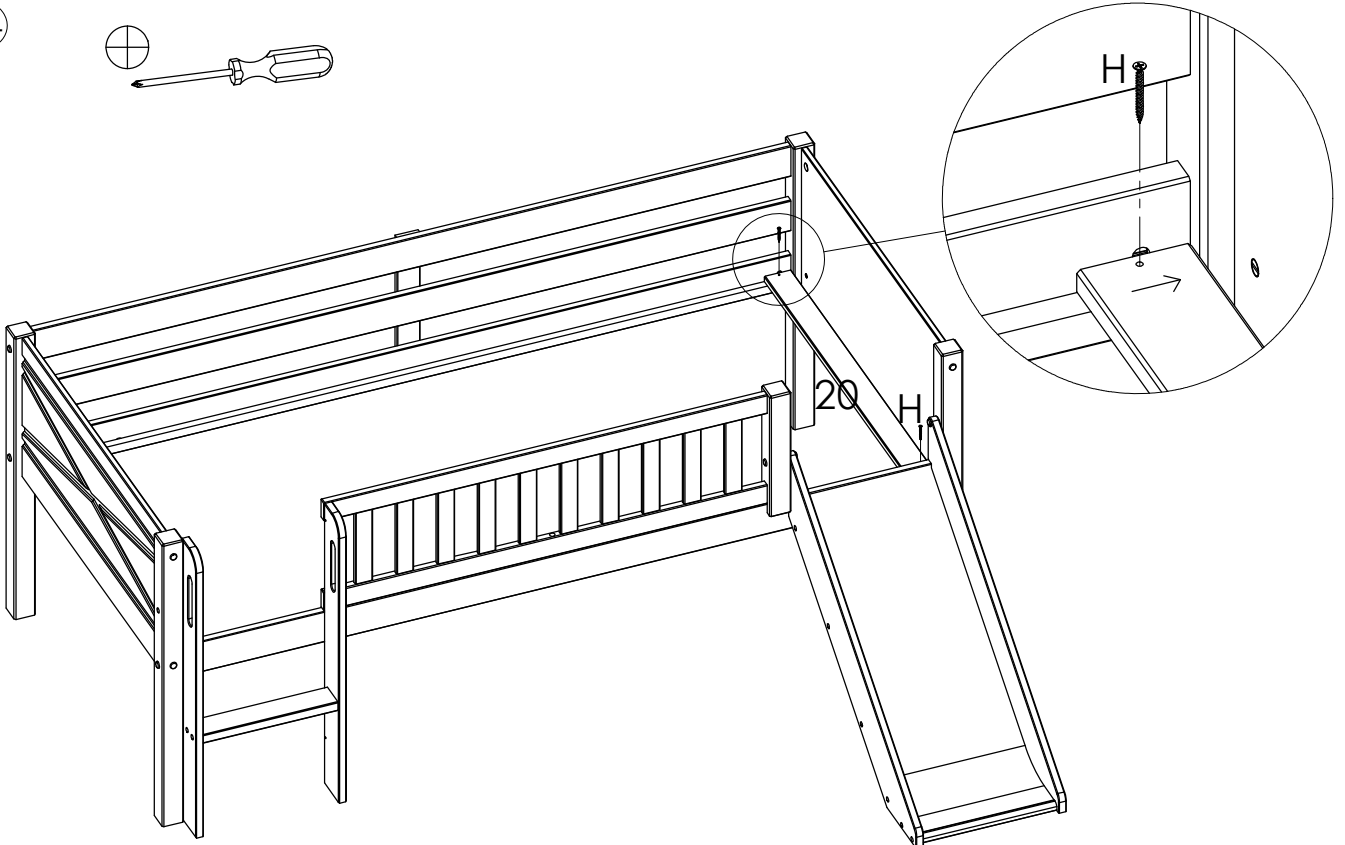

G		57/12,5x5,5	x2
L		M6x70	x2
M		M6x8x15x15	x2

Q		D15x18	x4
R		D8x13	x2

14