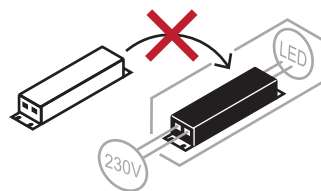

# Pirum Table Lamp

Hübsch  
DANISH HOME INTERIOR & DESIGN

x 1

Model number:991206

220-240V~50Hz

E27 MAX.15W LED bulb

Hübsch A/S,Hi-Park 381,DK-7400 Herning

IP20