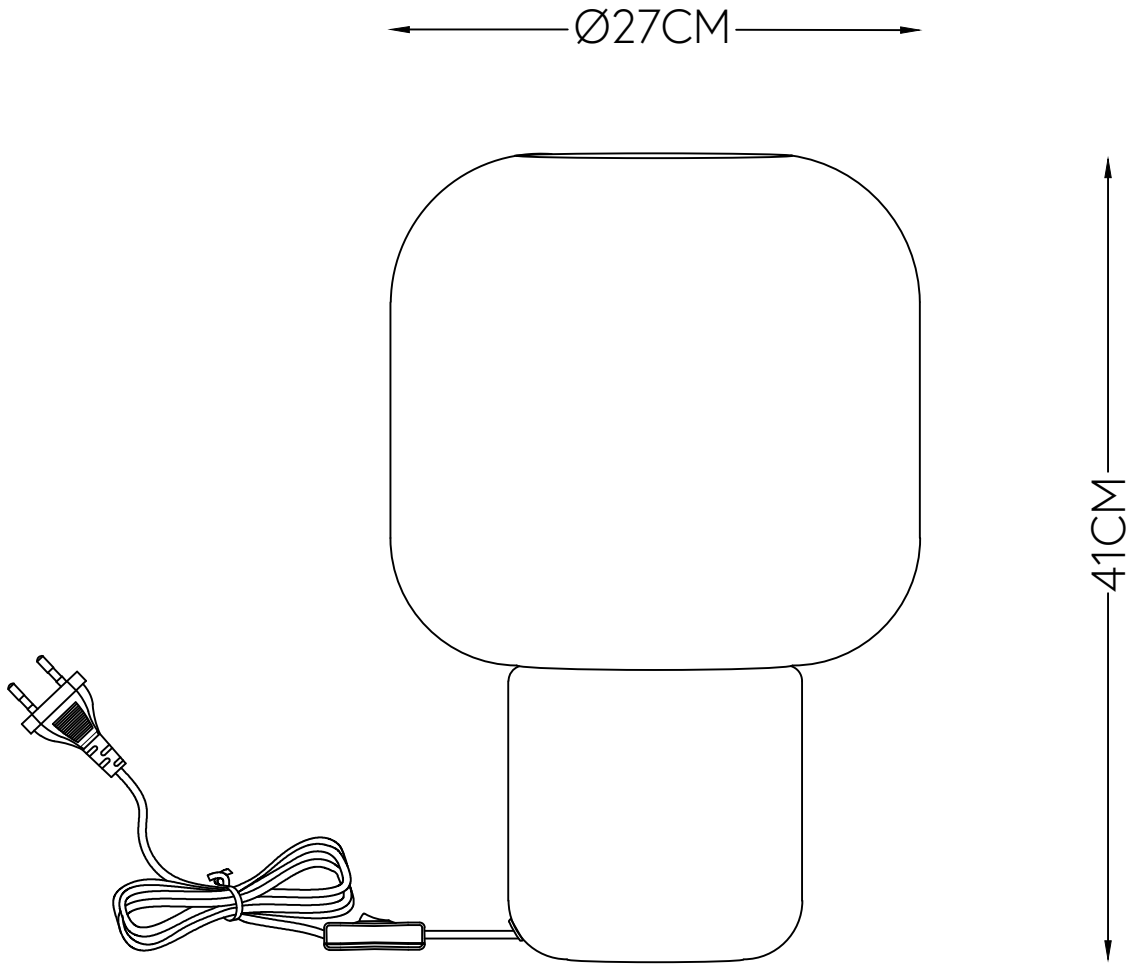

# Pirum Table Lamp

Hübsch  
DANISH HOME INTERIOR & DESIGN

x 1

Model number:991206

220-240V~50Hz

E27 MAX.15W LED bulb

Hübsch A/S,Hi-Park 381,DK-7400 Herning

IP20