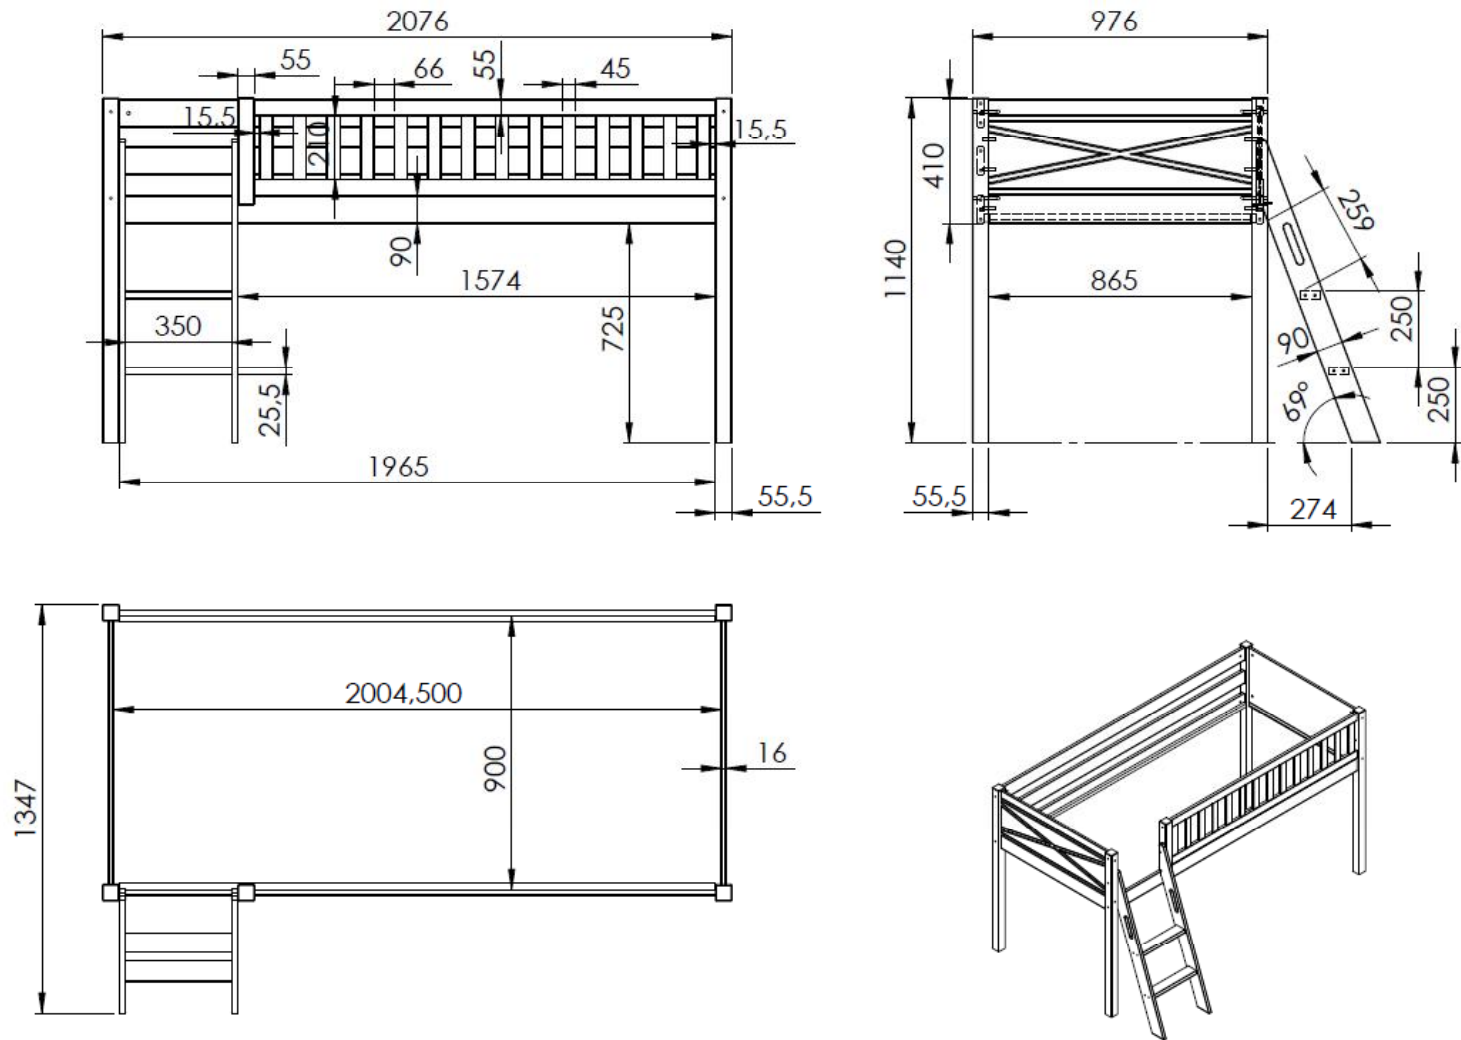

Scott Midsleeper
max.mattress 2000x900x200mm

INCLUDED 15 SLATS 70x17mm

Model: SCOTT STHSZG14	Discription: MIDSLEEPER WITH SLANTED LADDER	Page: 1/1
Dimensions(mm): 2076x1140x1347	Material: PINE+MDF	Date: 31/01/2023
All contents on this document are protected by copyright & patents. Except as specifically permitted herein, no portion of the information on this document may be reproduced in any form, or by any means, without prior written permission from Vipack bvba. No parts of the designs and the products can be copied or transmitted. Product and drawings under Patent and Copyright.		COPYRIGHT © 2023 VIPACK, ALL RIGHTS RESERVED