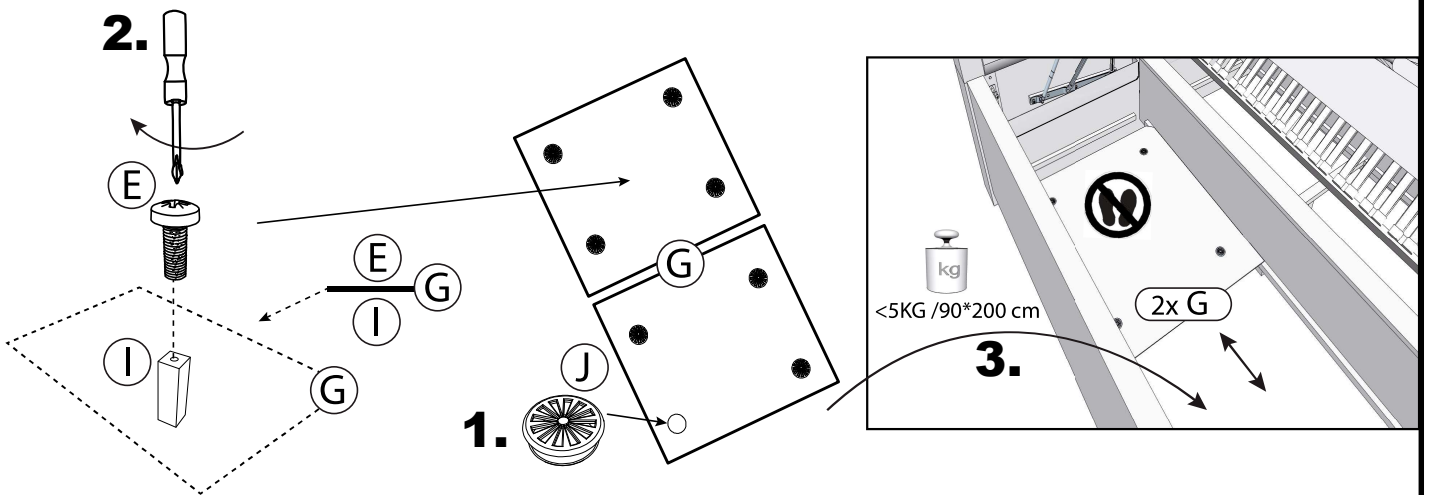

FRIEDA by meise

Bettkasten / Storage

160x200
180x200

6

7

8