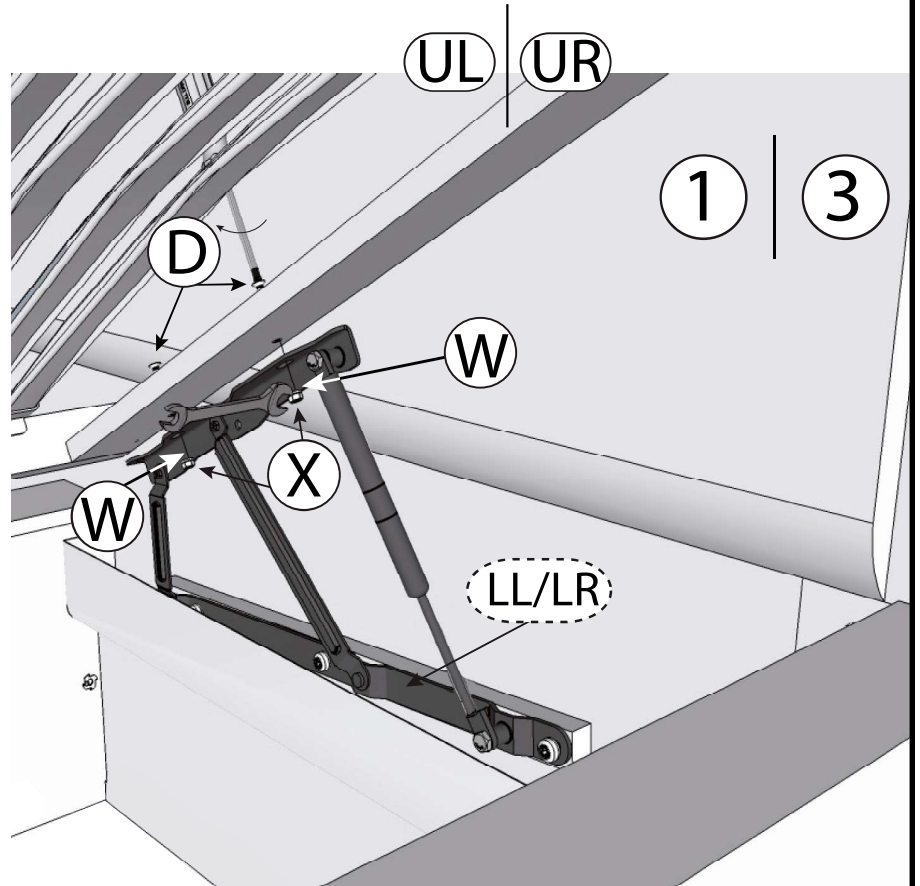

FRIEDA by meise

Bettkasten / Storage

160x200
180x200

4

1.

2.

3.

5