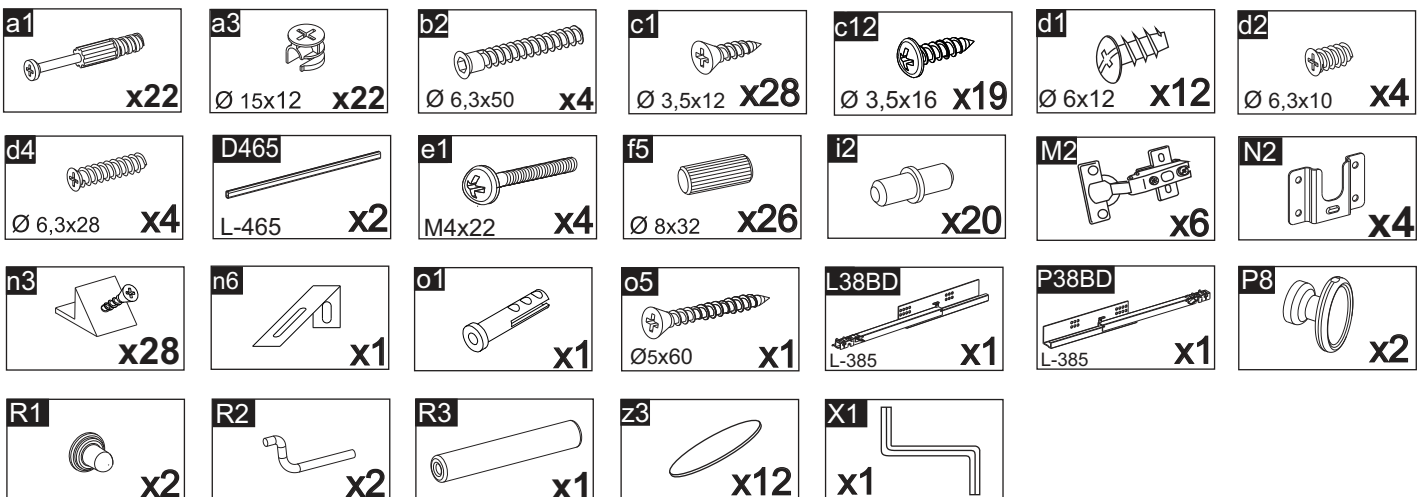

Die Rückgabe montierter Möbel wird nicht berücksichtigt.

Vor der Montage ist zu prüfen, ob alle Bestandteile vorhanden und nicht beschädigt
Falls Teile fehlen oder beschädigt sind, bitte mit dem lokalen Lieferanten in Kontakt treten.