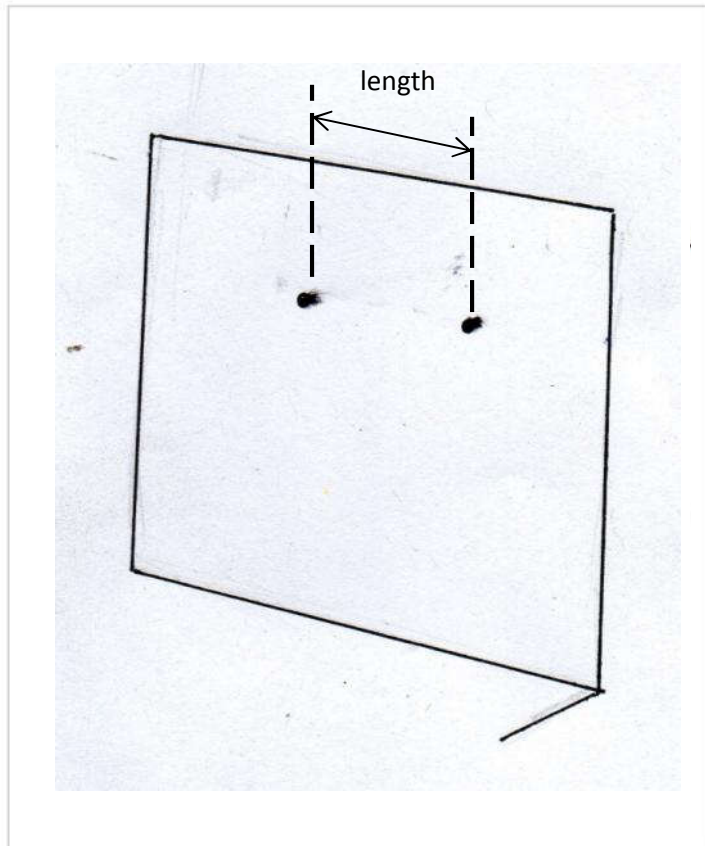

# ASSEMBLY INSTRUCTION

Woven Bear Shelf

82048131

5 kgs.  
11 lbs.

INSTRUCTION  
Step 1

\*Bloomington\*

INSTRUCTION  
Step 2

\*Bloomington\*