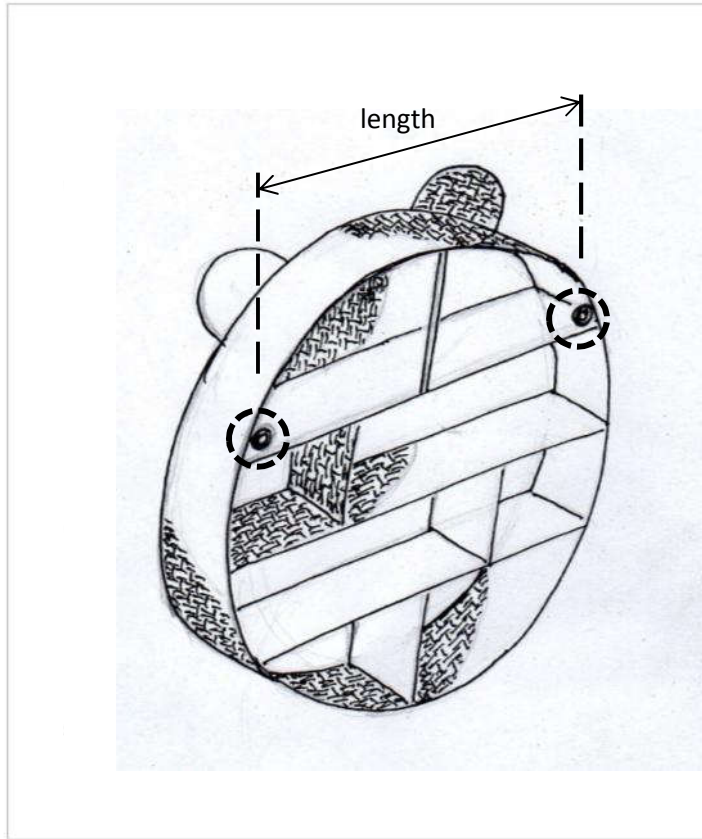

# ASSEMBLY INSTRUCTION

Woven Bear Shelf

82048131

5 kgs.  
11 lbs.

INSTRUCTION  
Step 1

\*Bloomington\*

INSTRUCTION  
Step 2

\*Bloomington\*

INSTRUCTION  
Step 3

\*Bloomingville\*

INSTRUCTION  
Step 4

\*Bloomingville\*