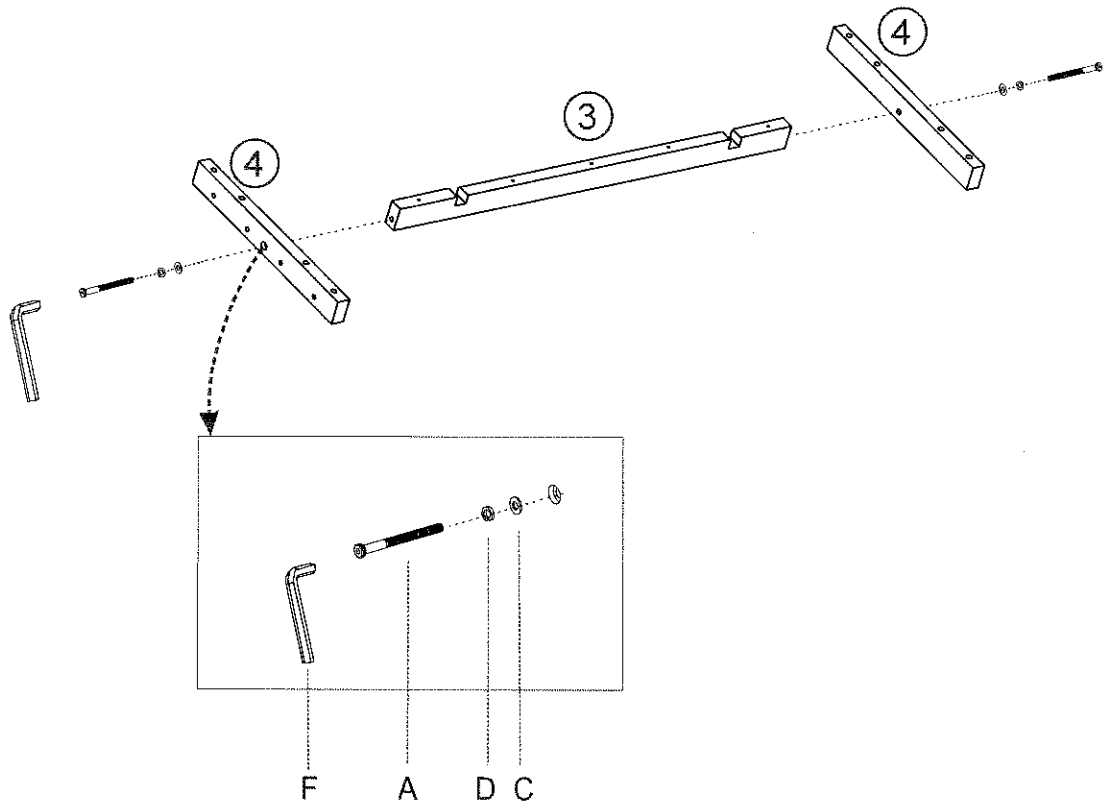

ITALIAN
s t y l e

Loft II Dining Table

① X 1	② X 2	③ X 1	④ X 2	⑤ X 2		
M8x40mm Ax2	M8x50mm Bx8	Cx26	Dx26	Ø4x40mm Ex5	Fx1	M8x60mm Gx16

1

2

3

4