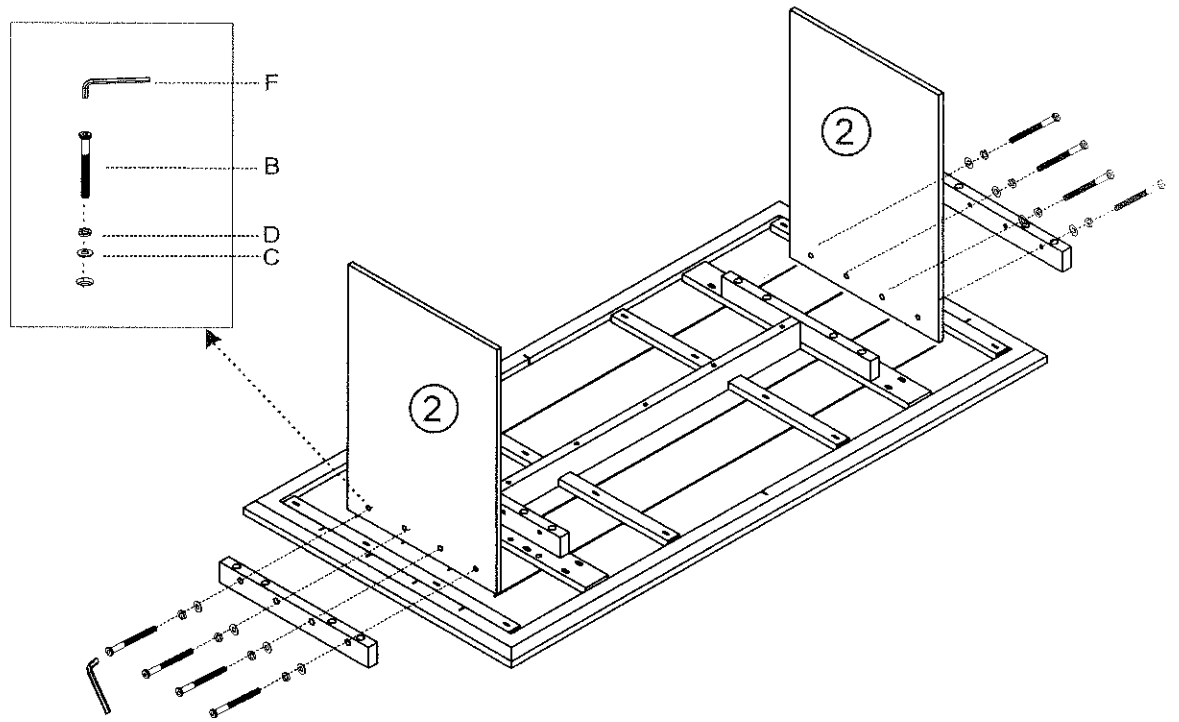

ITALIAN
s t y l e

Loft II Dining Table

① X 1	② X 2	③ X 1	④ X 2	⑤ X 2		
M8x40mm Ax2	M8x50mm Bx8	Cx26	Dx26	Ø4x40mm Ex5	Fx1	M8x60mm Gx16

1

2

3

4