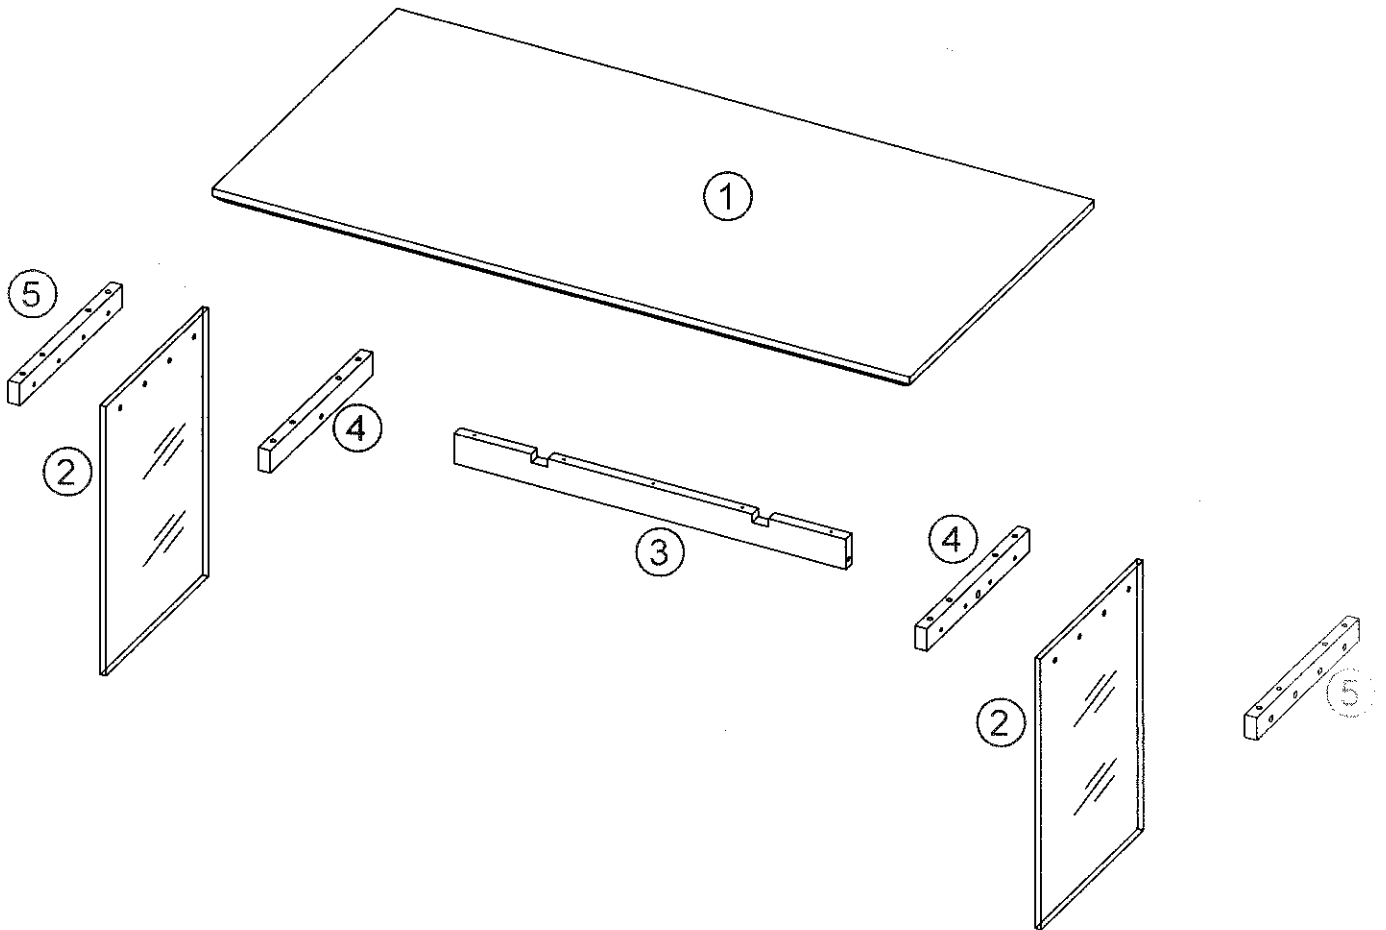

ITALIAN
s t y l e

Loft II Dining Table

① X 1	② X 2	③ X 1	④ X 2	⑤ X 2		
M8x40mm Ax2	M8x50mm Bx8	Cx26	Dx26	Ø4x40mm Ex5	Fx1	M8x60mm Gx16

1

2

3

4