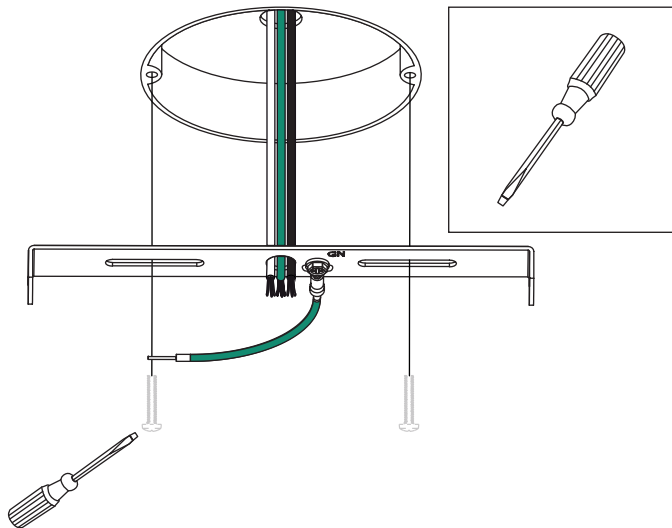

“ The illusion of earthly weightlessness had to be challenged by a light design that defies gravity. ”

ASSEMBLY GUIDE

① x 1 pc.

② x 3 pcs.

Find assembly videos by using the QR code or by
going online at our website
umage.com/instructions