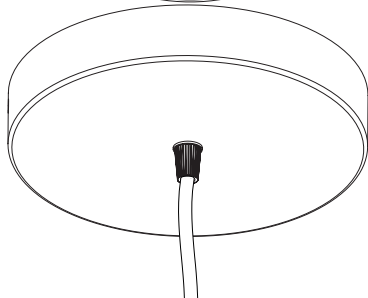

“ The illusion of earthly weightlessness had to be challenged by a light design that defies gravity. ”

ASSEMBLY GUIDE

① x 1 pc.

② x 3 pcs.

Find assembly videos by using the QR code or by
going online at our website
umage.com/instructions