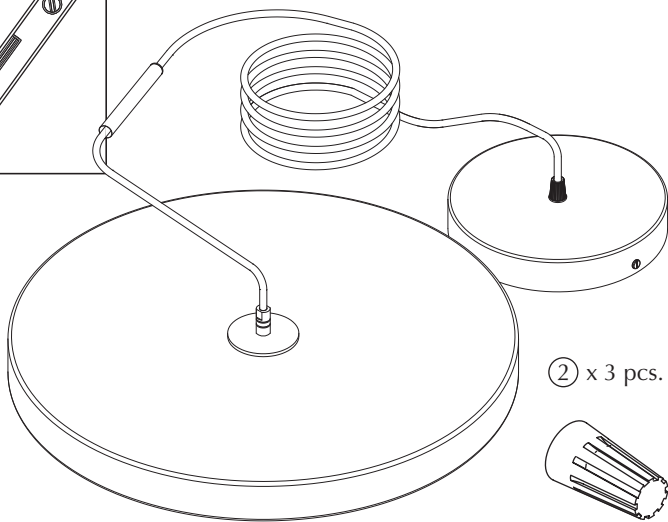

“ The illusion of earthly weightlessness had to be challenged by a light design that defies gravity. ”

ASSEMBLY GUIDE

① x 1 pc.

② x 3 pcs.

Find assembly videos by using the QR code or by
going online at our website
umage.com/instructions