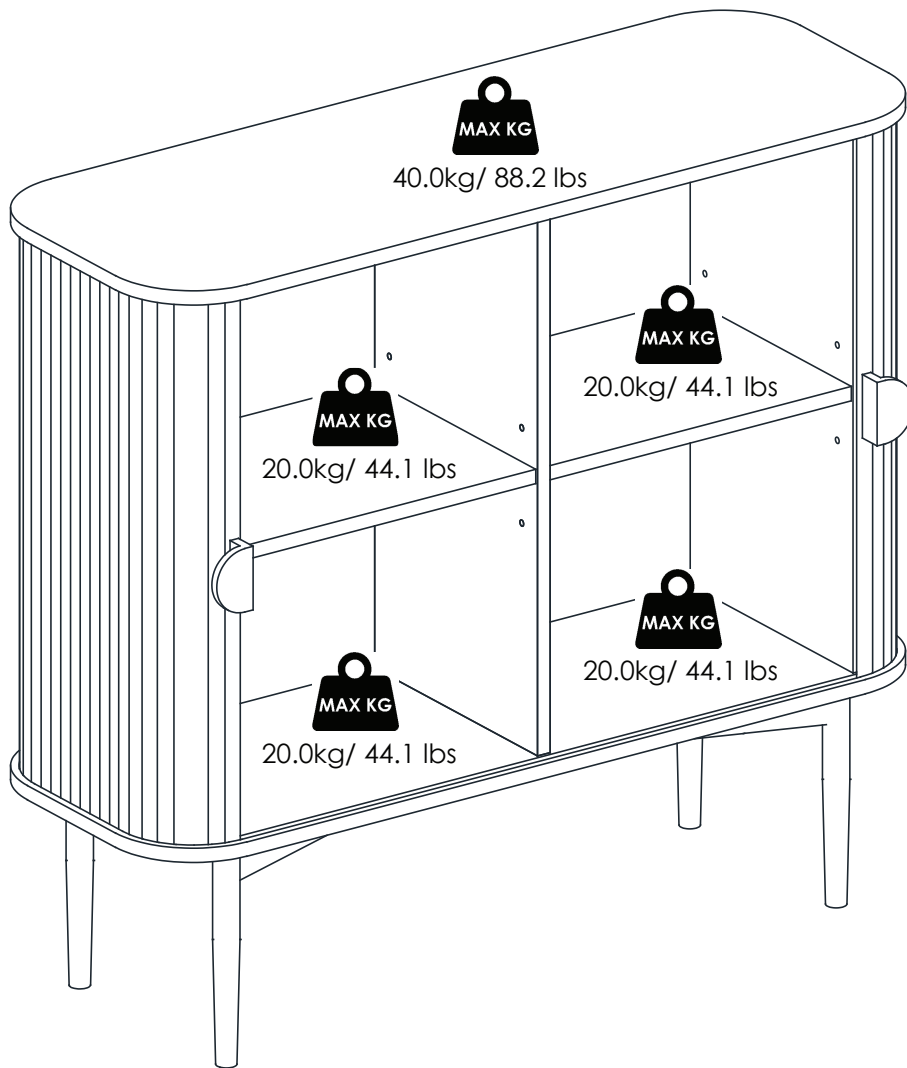

***Bloomingville**®
-EVER CHANGING HOMES